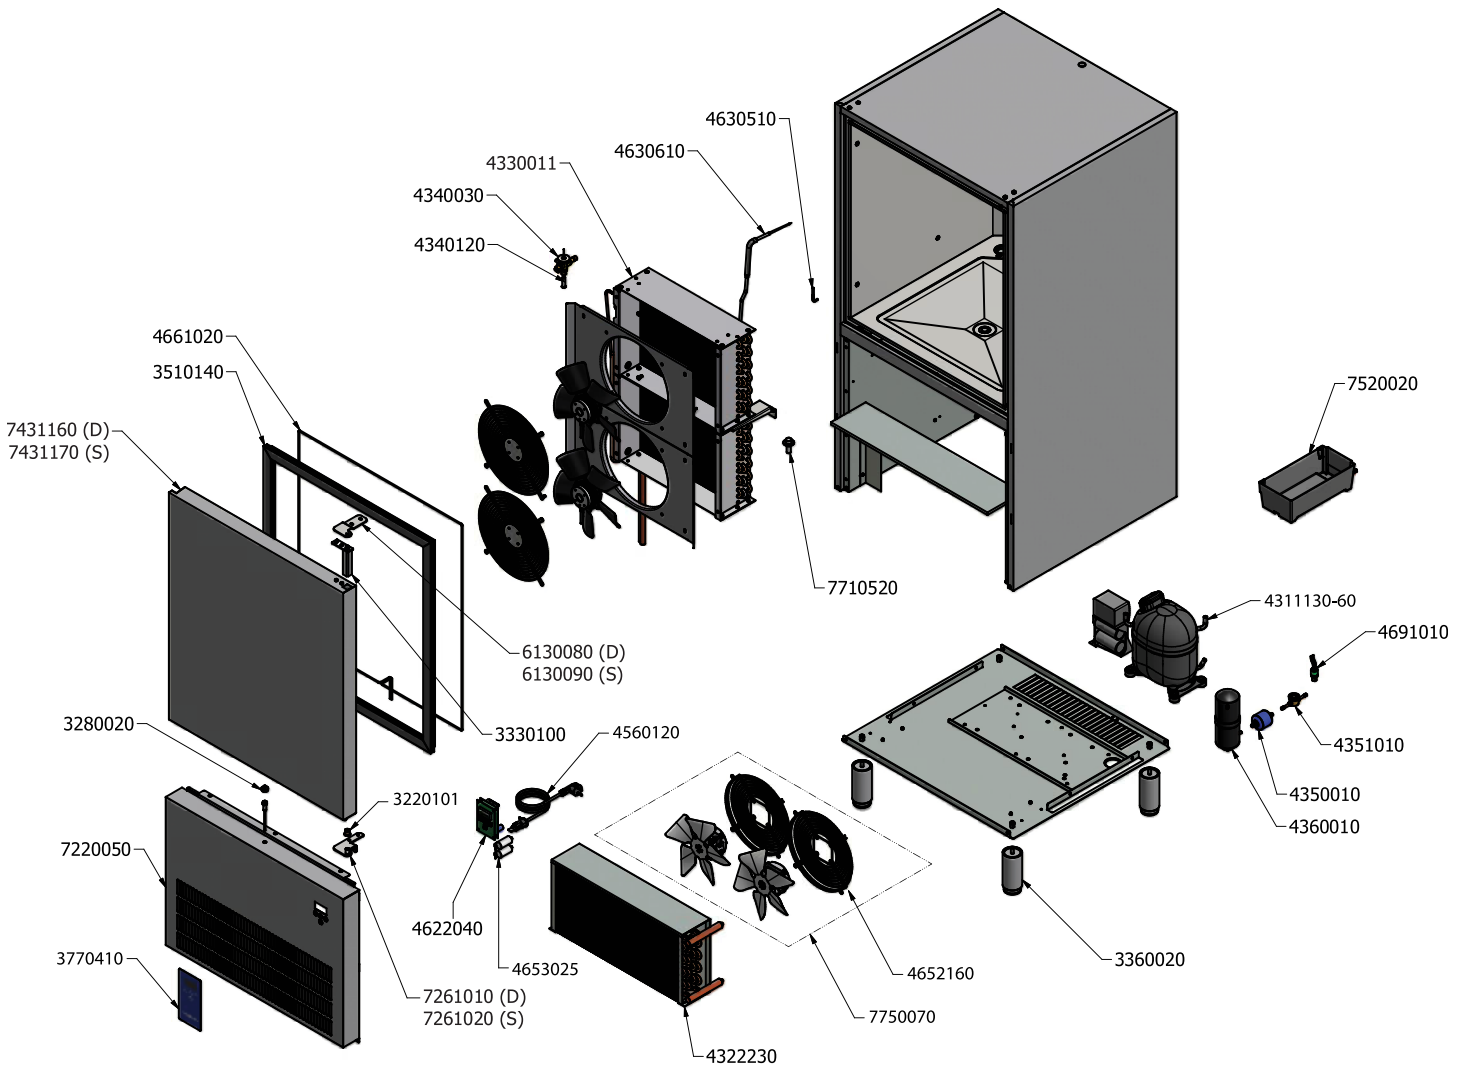

# Parts Breakdown

Model BC-IT-0910 45263

# Parts Breakdown

## Model BC-IT-0910 45263

Item No.	Description	Position	Item No.	Description	Position	Item No.	Description	Position
42092	Door Bush FC D13 H=2 for 45263	3220101	42103	Filter 50x6mm for 45263	4350010	42116	Right Superior Hinge for 45263	6130080
42093	Round Magnet D=22 for 45263	3280020	42104	Liquid Indicator 6mm for 45263	4351010	44035	Left Superior Hinge for 45263	6130090
42094	Door Pivot Hinge 28L S/F-13 for 45263	3330100	42105	Liquid Receiver 0.8 LT for 45263	4360010	42117	Inferior Panel AB ECO-E4-06-10 for 45263	7220050
42095	Feet 2' H=150 Screw M10x25 for 45263	3360020	42106	Cable AVG SJT L=3500 UL Terminal Board PA84 for 45263	4560120	42118	Right Inferior Hinge for 45263	7261010
64917	Door Magnet Gasket AB-E4-10 for 45263	3510140	42108	Card EVC80S11P7CLT00 AB 2RELE for 45263	4622040	44037	Left Inferior Hinge for 45263	7261020
42097	Adhesive Control Panel AB-03 for 45263	3770410	42109	Chamber Probe PTC L=2500 Green for 45263	4630510	64957	Foamed Door AB ECO-E4-10 DX for 45263	7431160
64929	Compressor NJ2212GJ R404A for 45263	4311130-60	42110	Core Probe PTC 1000 L=3000 Gray for 45263	4630610	64965	Foamed Door AB-E4-10 LE ECO for 45263	7431170
42099	Air Condenser 4R 2x250 for 45263	4322230	42112	Stainless Steel Flat Grate Zhiel D300 for 45263	4652160	64958	Evaporation Water Tank 270W L=1500 for 45263	7520020
42100	Evaporator AB-05 for 45263	4330011	42113	Electric Condenser 2MF for 45263	4653025	42121	Water Drain Plug AB for 45263	7710520
42101	Term Valve TES2 -068Z3422 - R404A for 45263	4340030	64931	Frame Heating Element AB10T 15W/M for 45263	4661020	AH683	Assembly Fan D300+Shaped Grid for 45263	7750070
64964	Flat Inlet TE2 N° 02 ODF for 45263	4340120	42115	Pressure Switch 28Bar for 45263	4691010	42111	Zhiel Fan AB D=300 + 2Cond Ass. Fan D300 + Flat Grid for 45263	